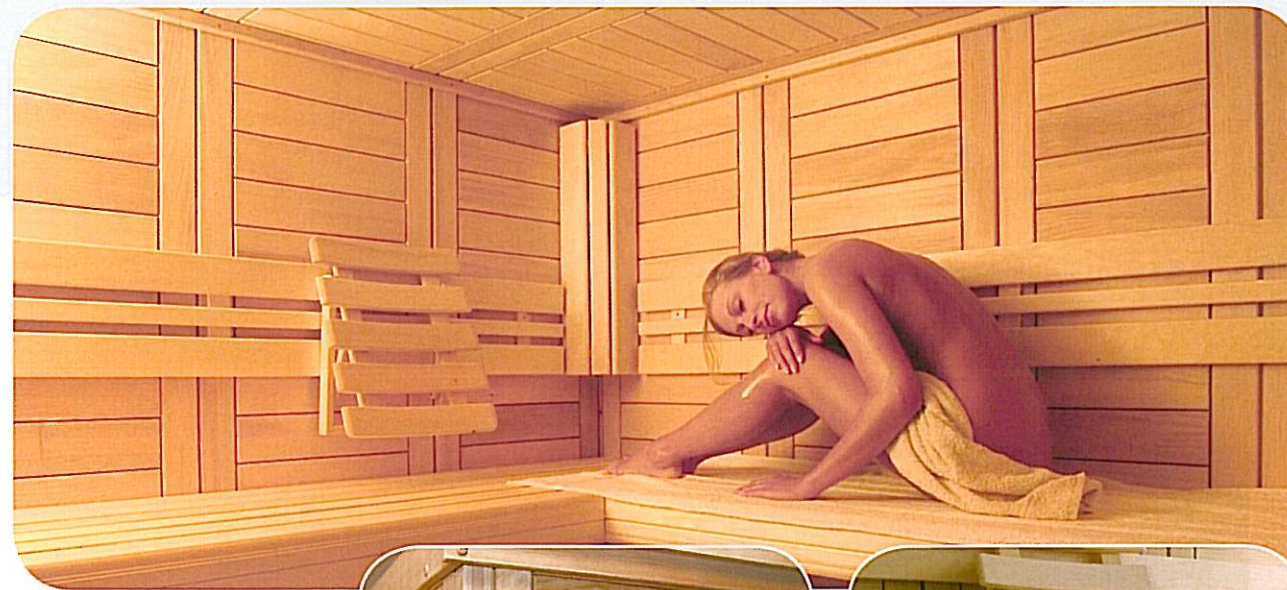

the exclusive wellness oasis

Special requirements in design and high demands in sauna climate will be fulfilled by the model Supreme. This cabin is also structured in our interconnected log system.

Within this advanced and robust structure high quality material in 58 mm almost knotless fir is connected in elements to provide the most pleasant sauna climate. No further material is used for insulation. The elegant interior in Aspen contributes to the special looks and rounds up the cabins exquisite mix of design and sauna feeling.

Harmony of the elements

Health and inner calmness – where are you able to switch off, fill up with energy and relax in a magnificent way? Feel the cosy warmth coming from a sauna Supreme Elite. Due to precious wood your jewel will shine even without the sauna heat. Chosen fir and aspen combined for real comfort for the senses.

Supreme Elite

Walls and roof out of chosen fir, benches in aspen with relax – backrest

In the Supreme range we combine the interconnected log structure with special fine wood: walls and roof are made of knot free fir. Inside the comfortable interior details merge with the beautiful outside. Combine your personal sauna out of a wide equipment range.

Particularly the sizes can flexibly be chosen between 129 and 269 cm. You can combine dimensions in width and depth.

You may choose your Finesse in 11,6 cm steps, in every size of the grid system starting from 129,1 until 269,3 cm. Finesse and a Supreme may be integrated into a roof incline. The realization of individual drawings can be produced by our technicians.